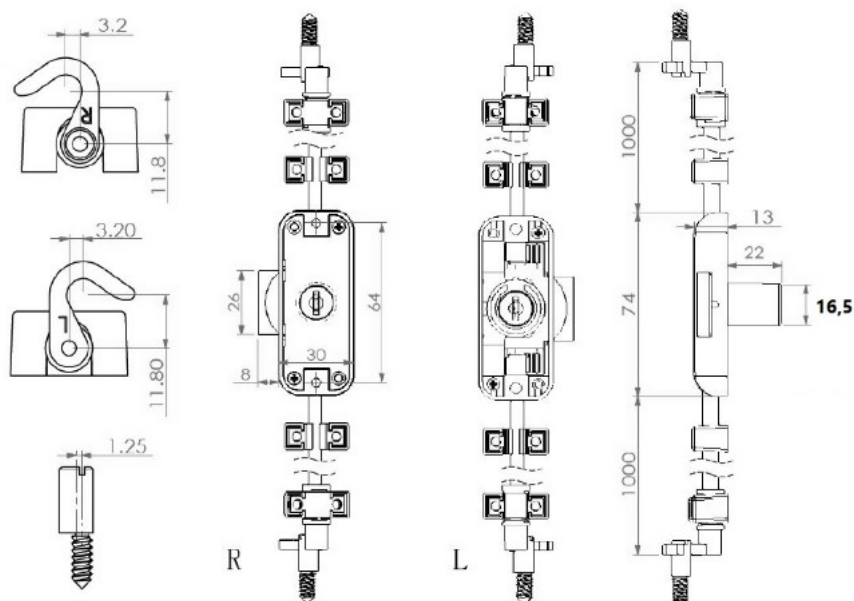

PRODUCT SHEET

Description:

Rotary Bar Lock 922, $\varnothing 16,5 \times 22 \text{mm}$, RH, NPL, MK SISO, No Bars, W/Accessories, 3-Way, 15mm Backset

Item number:

14.05.271-5

Units	Box	Carton	HS Code	Barcode
Pcs.	8	80	8301300000	
				5704866042956